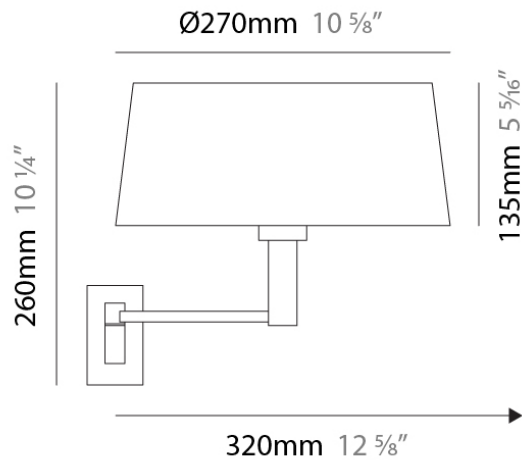

D83047-CHR

PROJECT

TYPE

NOTES

QUANTITY

DATE

GENERAL

Series: Classic

Brand: Panzeri

Division: Design

Mounting Type: Surface

Mounting Location: Wall

Subcategory: Ambient

PHYSICAL

Shape: Abstract

Length (mm): 270

Length (in): 10 ⁵/₈"

Height (mm): 260

Height (in): 10 ¹/₄"

Extension (mm): 320

Extension (in): 12 ⁵/₈"

Light Distribution: Direct / Indirect

Weight (kg): 0.835

Weight (lbs): 1.88

Diffuser: White Fireproof Fabric Shade

Fixture Finish: Chrome

Fixture Material: Metal

ELECTRICAL

Number of Lamps: 1

Lamp Type: LED Retrofit

Lamp Shape: A19

Bulb Included: Bulb Not Included

Total Output Wattage (W): 7

Max. Wattage Per Lamp (W): 7

Lamp Base: E26

Input Voltage (V): 120

LED

OPTICAL

RATINGS AND CERTIFICATIONS

Certified By: CSA Certified to UL and CSA Standards

IP rating: IP20

D